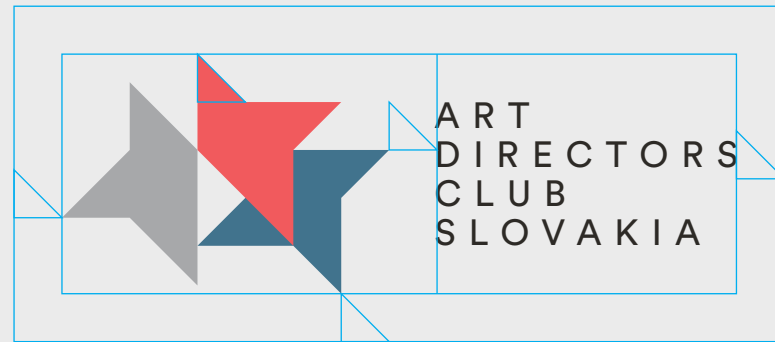

ADC | Brand Guidelines 2022

Logo

Logo

Logo

Logo

Logo

Corporate color

Pantone 178 C
Pantone 7698 C